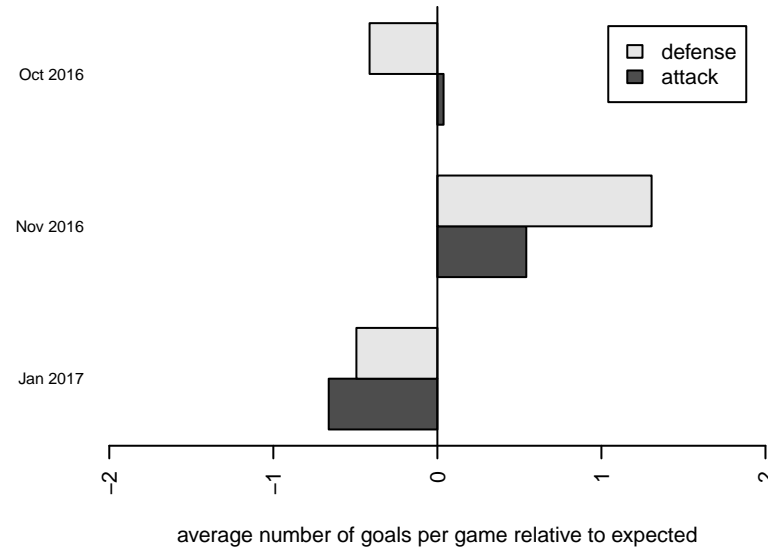

Performance relative to 13 month average