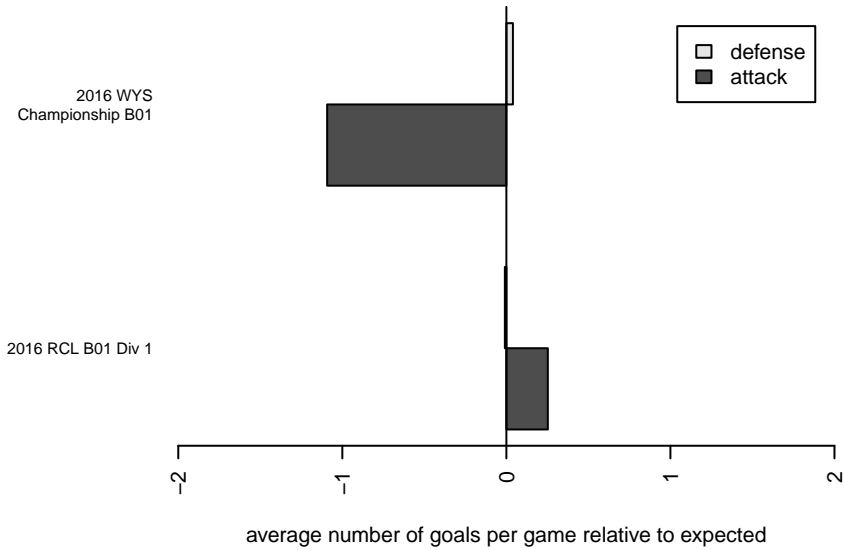

Performance relative to 13 month average