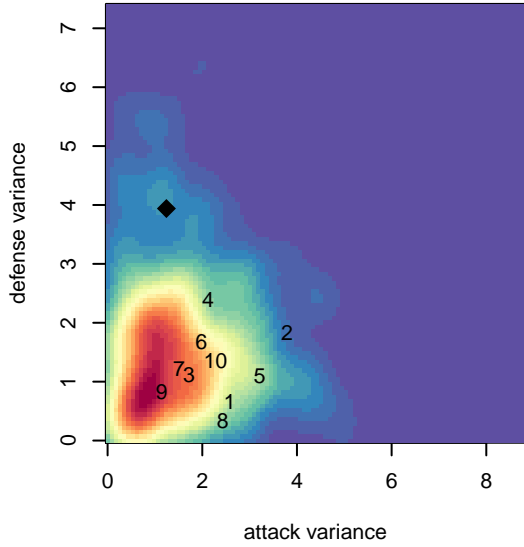

Crossfire Yakima A B01

Crossfire Yakima
 Yakima, WA
 B01 total strength=1527
 attack=14.56 defense=10.6
 fall league = RCL B01 Div 1
 notes= Valencia 2014-5

alt names used:
 Crossfire Yakima -B01 A
 Crossfire Yakima -B01 A

Venues played:
 2016 RCL B01 Div 1
 2016 WYS Championship B01

**attack and defense variance (black dot)
relative to other teams
and top 10 in region**

**attack and defense rating
relative to others at age
and all opponents in last 13 months**