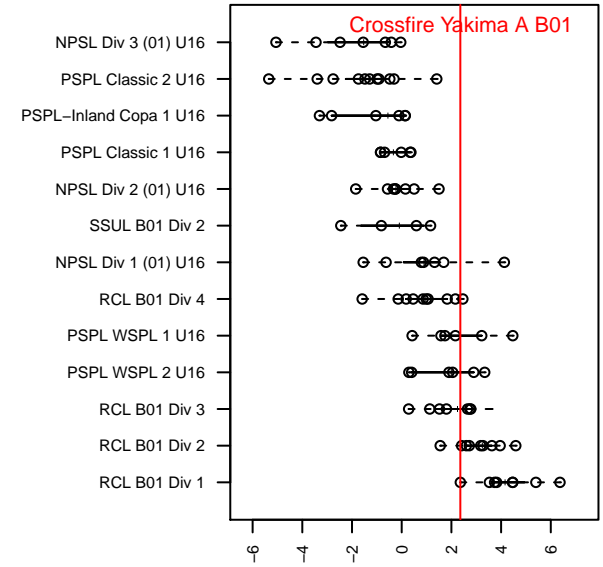

Crossfire Yakima A B01

Crossfire Yakima
 Yakima, WA
 B01 total strength=1527
 attack=14.56 defense=10.6
 fall league = RCL B01 Div 1
 notes= Valencia 2014-5

alt names used:
 Crossfire Yakima -B01 A
 Crossfire Yakima -B01 A

Venues played:
 2016 RCL B01 Div 1
 2016 WYS Championship B01

**attack and defense variance (black dot)
relative to other teams
and top 10 in region**

**attack and defense rating
relative to others at age
and all opponents in last 13 months**