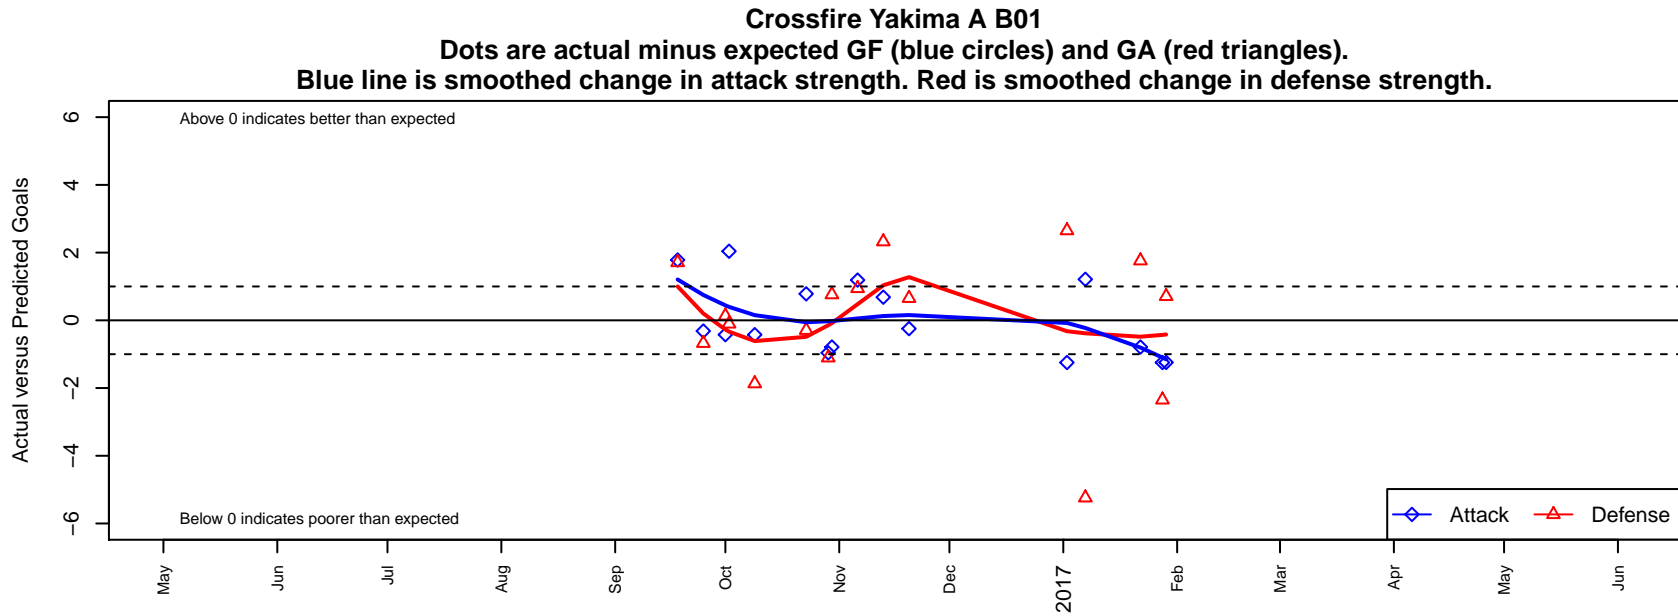

Crossfire Yakima A B01

Crossfire Yakima
 Yakima, WA
 B01 total strength=1527
 attack=14.56 defense=10.6
 fall league = RCL B01 Div 1
 notes= Valencia 2014-5

alt names used:
 Crossfire Yakima -B01 A
 Crossfire Yakima -B01 A

Venues played:
 2016 RCL B01 Div 1
 2016 WYS Championship B01

**attack and defense variance (black dot)
relative to other teams
and top 10 in region**

**attack and defense rating
relative to others at age
and all opponents in last 13 months**