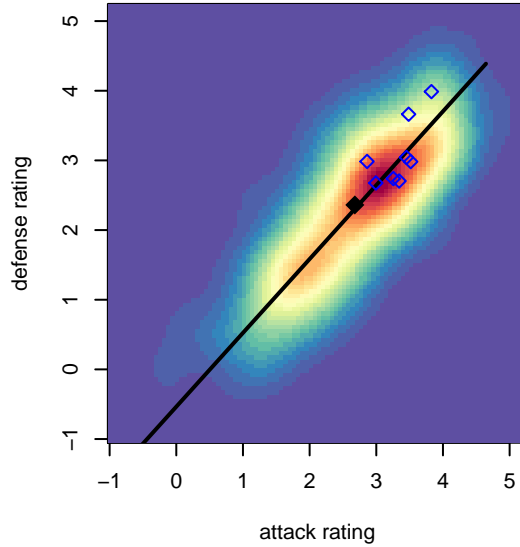

Crossfire Yakima A B01

Crossfire Yakima
 Yakima, WA
 B01 total strength=1527
 attack=14.56 defense=10.6
 fall league = RCL B01 Div 1
 notes= Valencia 2014-5

alt names used:
 Crossfire Yakima -B01 A
 Crossfire Yakima -B01 A

Venues played:
 2016 RCL B01 Div 1
 2016 WYS Championship B01

**attack and defense variance (black dot)
relative to other teams
and top 10 in region**

**attack and defense rating
relative to others at age
and all opponents in last 13 months**